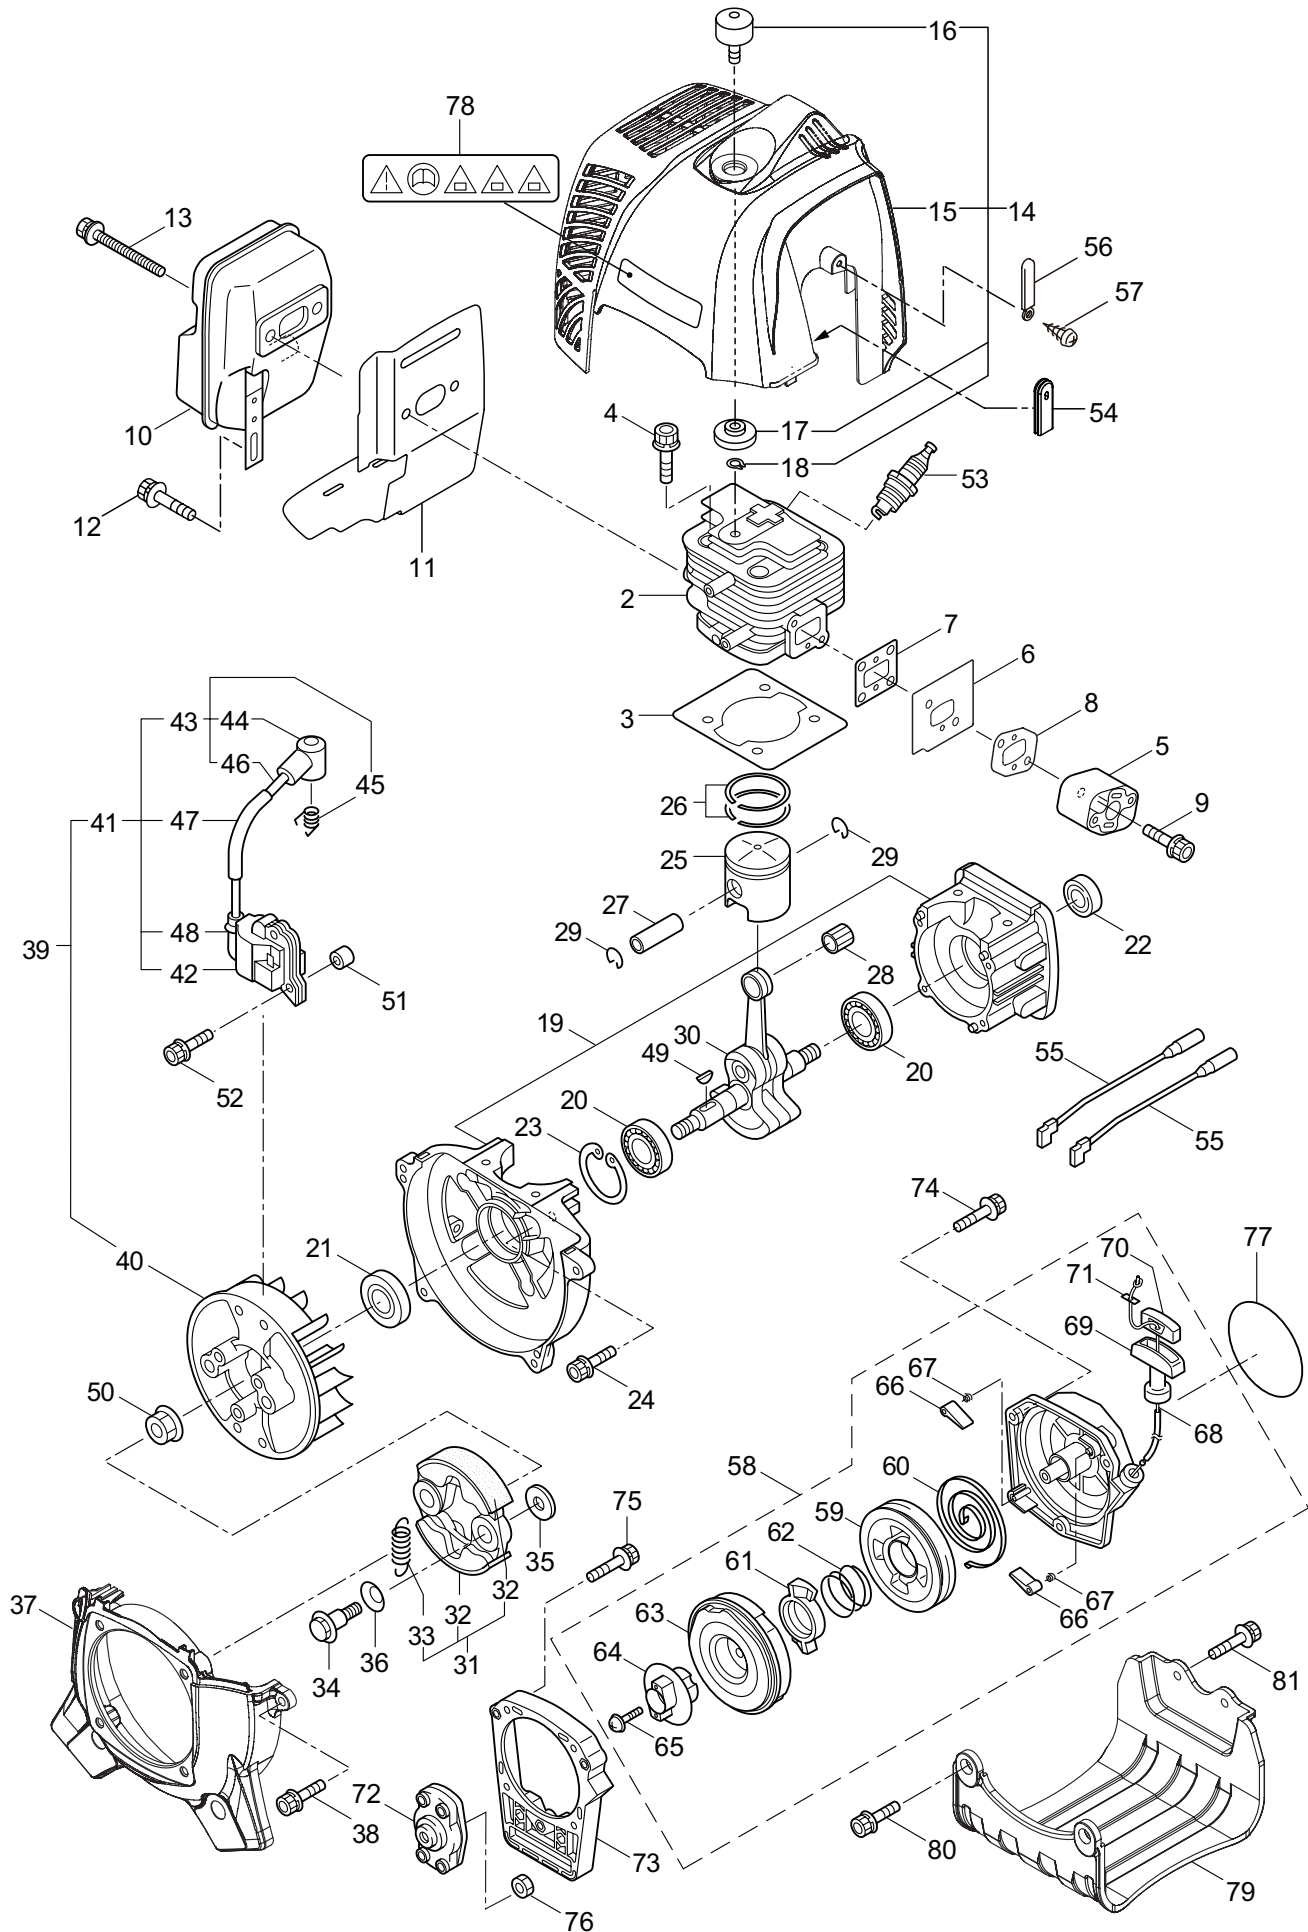

3. BC501H-RS ENGINE

Ref. No.	Part No.	Part Name	Q'ty	Remarks
3-1	875118	Engine	1	AE500/79
3-2	281407	Cylinder	1	New gasket required
3-3	262546	Gasket	1	
3-4	261246	Cap Screw	4	M5x25
3-5	262548	Insulator	1	New gasket required
3-6	277806	Divider	1	
3-7	262790	Gasket	1	
3-8	277807	Gasket	1	
3-9	265924	Cap Screw	2	M5x25
3-10	276379	Muffler Comp	1	
3-11	276378	Gasket	1	
3-12	261607	Cap Screw	1	M5x16
3-13	262687	Cap Screw	2	M6x65
3-14	276600	Top Cover Ass'y	1	Incl.15-18
3-15	275316	Top Cover	1	
3-16	285843	Knob	1	
3-17	262689	Spacer	1	
3-18	262690	Snap Ring	1	#6
3-19	262558	Crankcase	1	
3-20	262658	Bearing	2	#6202C3
3-21	262660	Oil Seal	1	TC15357
3-22	262565	Oil Seal	1	ISCD15257
3-23	012380	Snap Ring	1	#35
3-24	261999	Cap Screw	4	M5x40
3-25	281301	Piston	1	
3-26	264005	Piston Ring	2	(2)Required
3-27	262749	Piston Pin	1	
3-28	262659	Bearing,Needle	1	KTV111414EG01B2
3-29	262479	Clip,Piston Pin	2	
3-30	280534	Crankshaft/Conn.Rod Ass'y	1	
3-31	262577	Clutch Ass'y	1	Incl.32,33
3-32	282624	Clutch Shoe	2	(2)required
3-33	263615	Spring,Clutch	1	
3-34	282321	Cap Screw	2	M8x1.25
3-35	262683	Washer	2	8x22xt1.2
3-36	262682	Wave Washer	2	
3-37	275230	Fan Cover	1	
3-38	261250	Cap Screw	2	M5x20
3-39	267576	Magneto Ass'y	1	Incl.40-48
3-40	264673	Rotor/Fan	1	
3-41	267579	Ignition Coil Ass'y	1	Incl.42-48
3-42	267572	Coil	1	
3-43	267584	Spark Plug Wire Ass'y	1	Incl.44-46
3-44	261074	Plug Boot	1	
3-45	261075	Connector	1