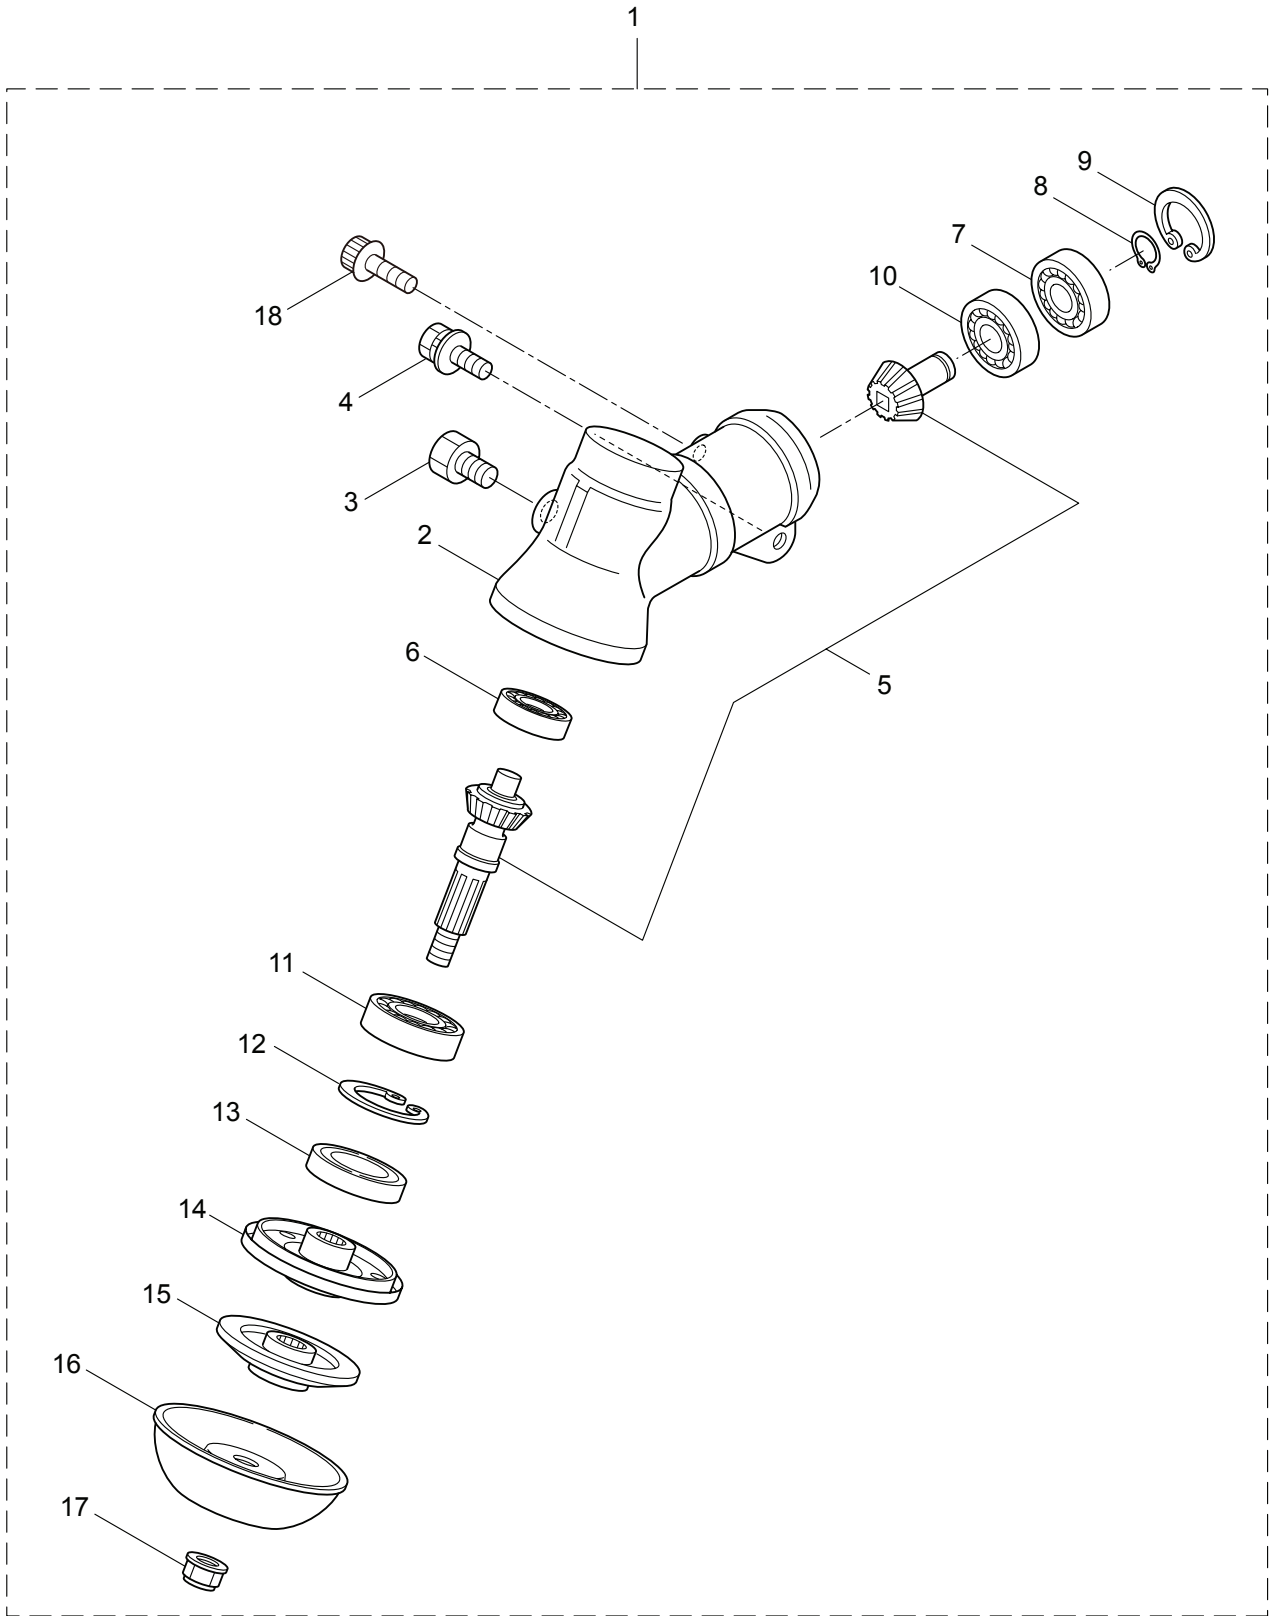

2. BC501H-RS
GEARCASE

Ref. No.	Part No.	Part Name	Q'ty	Remarks
2-1	234835	Gearcase Ass'y	1	Incl.2-18
2-2	232833	Gearcase	1	
2-3	234109	Bolt	1	M8x8
2-4	217134	Bolt	1	M6x30
2-5	234349	Gear Set	1	
2-6	014490	Bearing	1	#6000
2-7	106933	Bearing	1	#6000Z
2-8	014210	Snap Ring	1	#10
2-9	054676	Snap Ring	1	#26
2-10	014490	Bearing	1	#6000
2-11	012544	Bearing	1	#6202
2-12	012380	Snap Ring	1	#35
2-13	232049	Oil Seal	1	D21355
2-14	232322	Bracket A Ass'y	1	
2-15	232052	Bracket B	1	
2-16	230849	Stabilizer	1	
2-17	232920	Nut	1	M10x1.25
2-18	217135	Bolt	1	M6x10