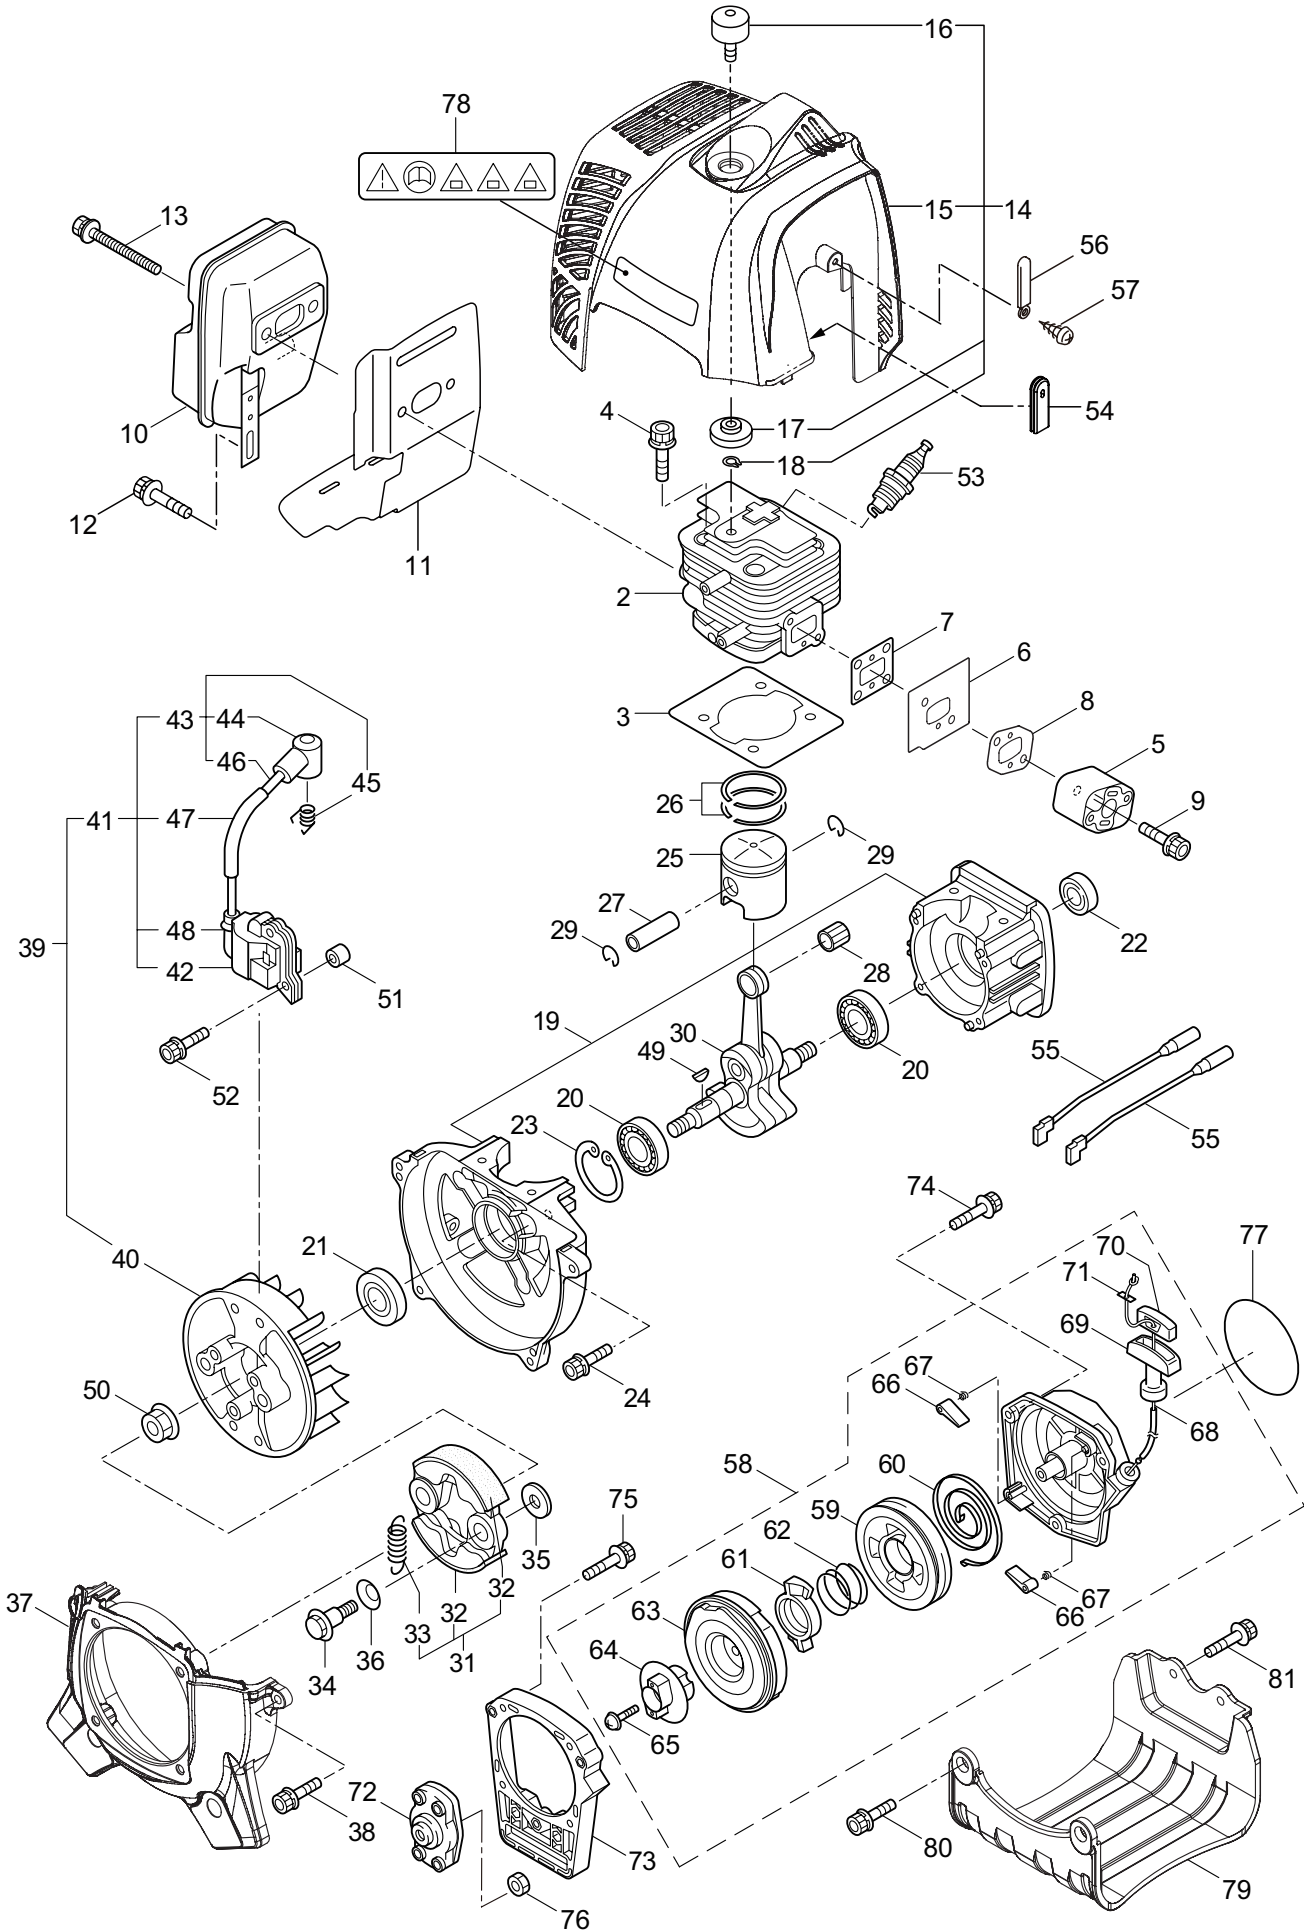

3. BC501H-RS ENGINE

Ref. No.	Part No.	Part Name	Q'ty	Remarks
3-46	267585	Spark Plug Wire	1	
3-47	269421	Insulator	1	
3-48	261072	Cap	1	
3-49	261076	Woodruff Key	1	3x10
3-50	262731	Nut,Rotor	1	M10
3-51	280381	Spacer	2	
3-52	261256	Cap Screw	2	M4x25
3-53	262483	Spark Plug	1	NGK BPMR6Y
3-54	275191	Grommet	1	
3-55	267519	Wire, Lead	2	
3-56	264588	Clamp	1	
3-57	221580	Screw	1	4x8
3-58	280838	Recoil Ass'y	1	Incl.59-71
3-59	280994	Pulley	1	
3-60	280995	Spiral Spring	1	
3-61	280996	Pawl	1	
3-62	280997	Return Spring	1	
3-63	280998	Spring Comp	1	
3-64	280999	Plate	1	
3-65	281000	Set Screw	1	
3-66	281001	Pawl	2	
3-67	281002	Return Spring	2	
3-68	281004	Starter Rope	1	
3-69	262633	Starter Grip	1	
3-70	262981	Cap	1	
3-71	281005	Rope Stopper	1	
3-72	280834	Starter Pulley Ass'y	1	
3-73	278150	Adapter Ass'y	1	
3-74	284985	Screw	3	M5x25
3-75	261257	Cap Screw	4	M4x16
3-76	126990	Nut	1	M8
3-77	280842	Label	1	REVERSE2/MARUYAMA
3-78	265694	Label	1	
3-79	278160	Stand Ass'y	1	
3-80	278064	Cap Screw	2	M5x45
3-81	284695	Screw	2	M5x18