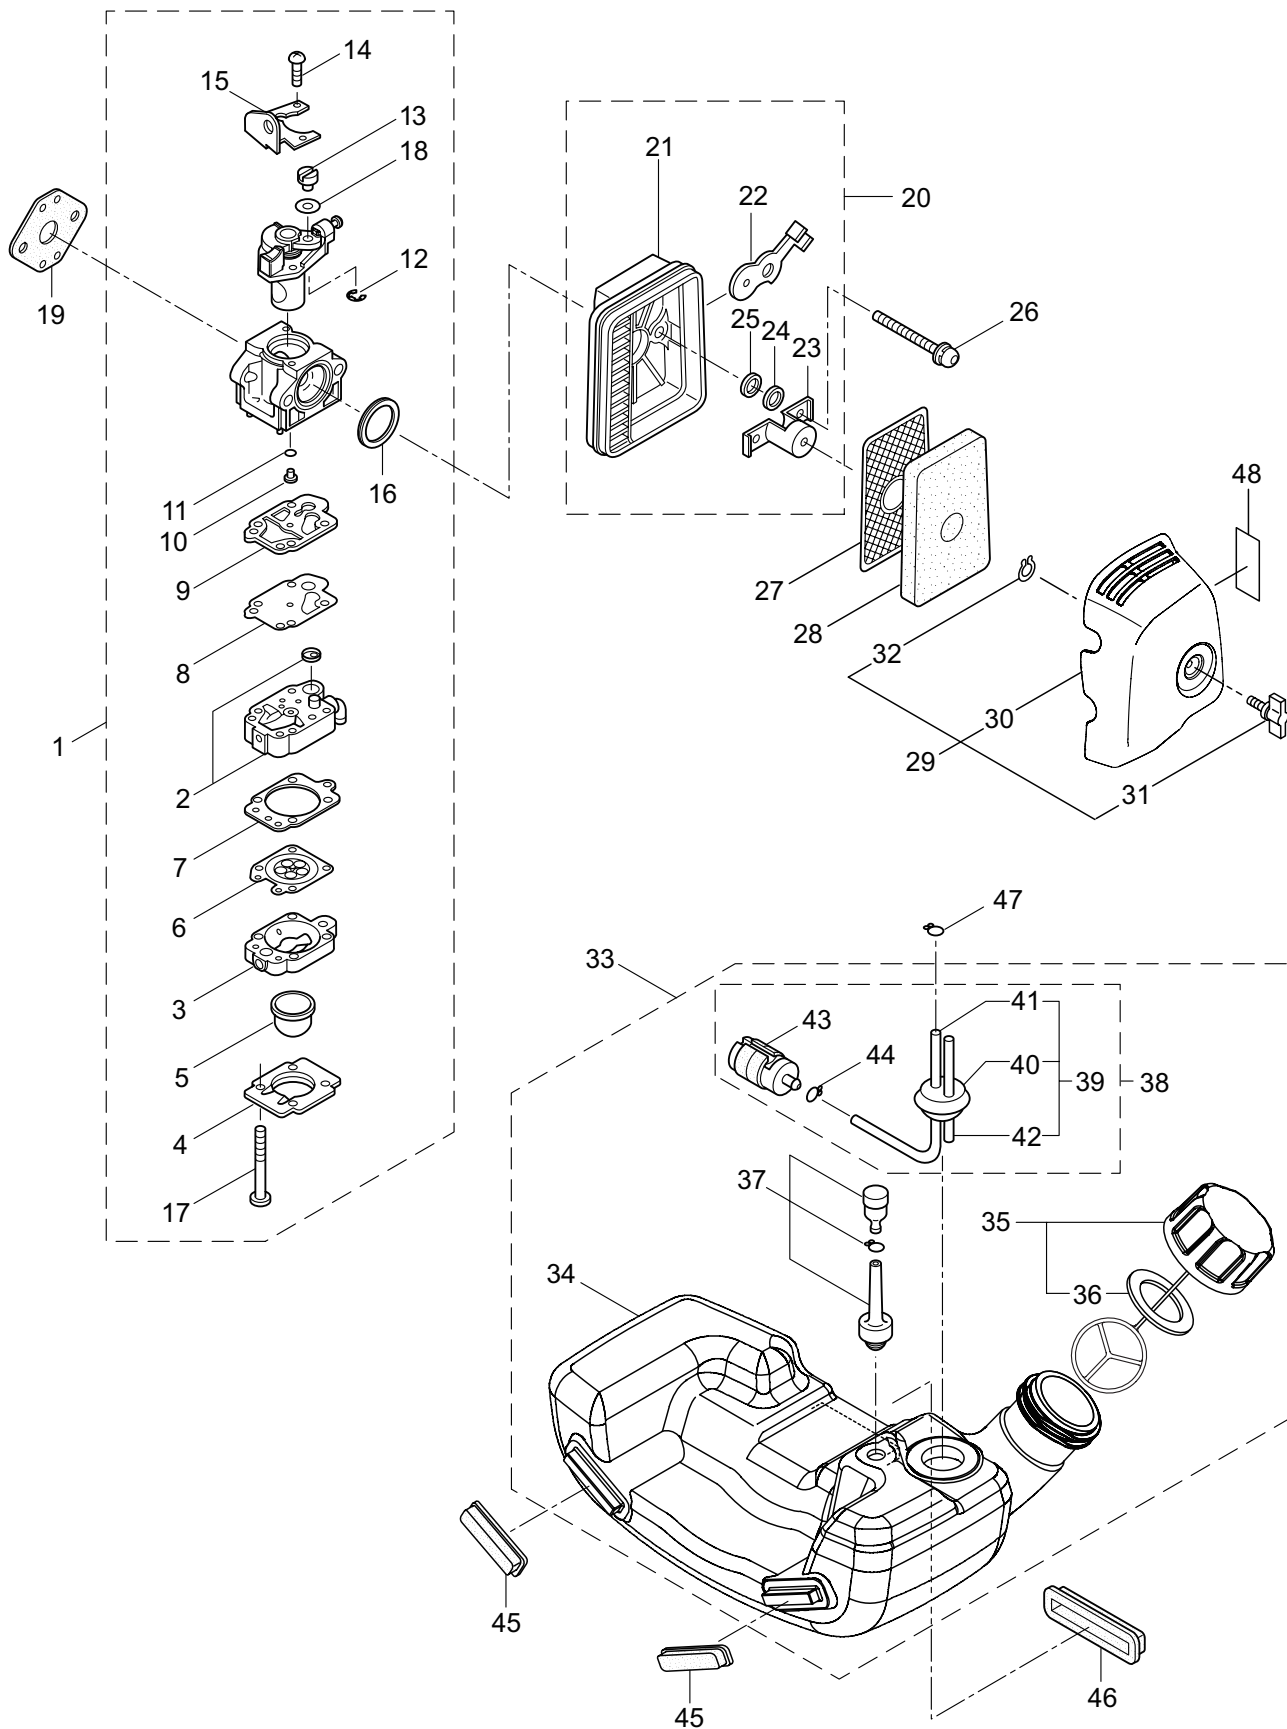

4. BC501H-RS
CARBURETOR, FUEL TANK

Ref. No.	Part No.	Part Name	Q'ty	Remarks
4-46	262697	Pad	1	
4-47	261117	Clip	1	
4-48	261352	Label	1	Choke