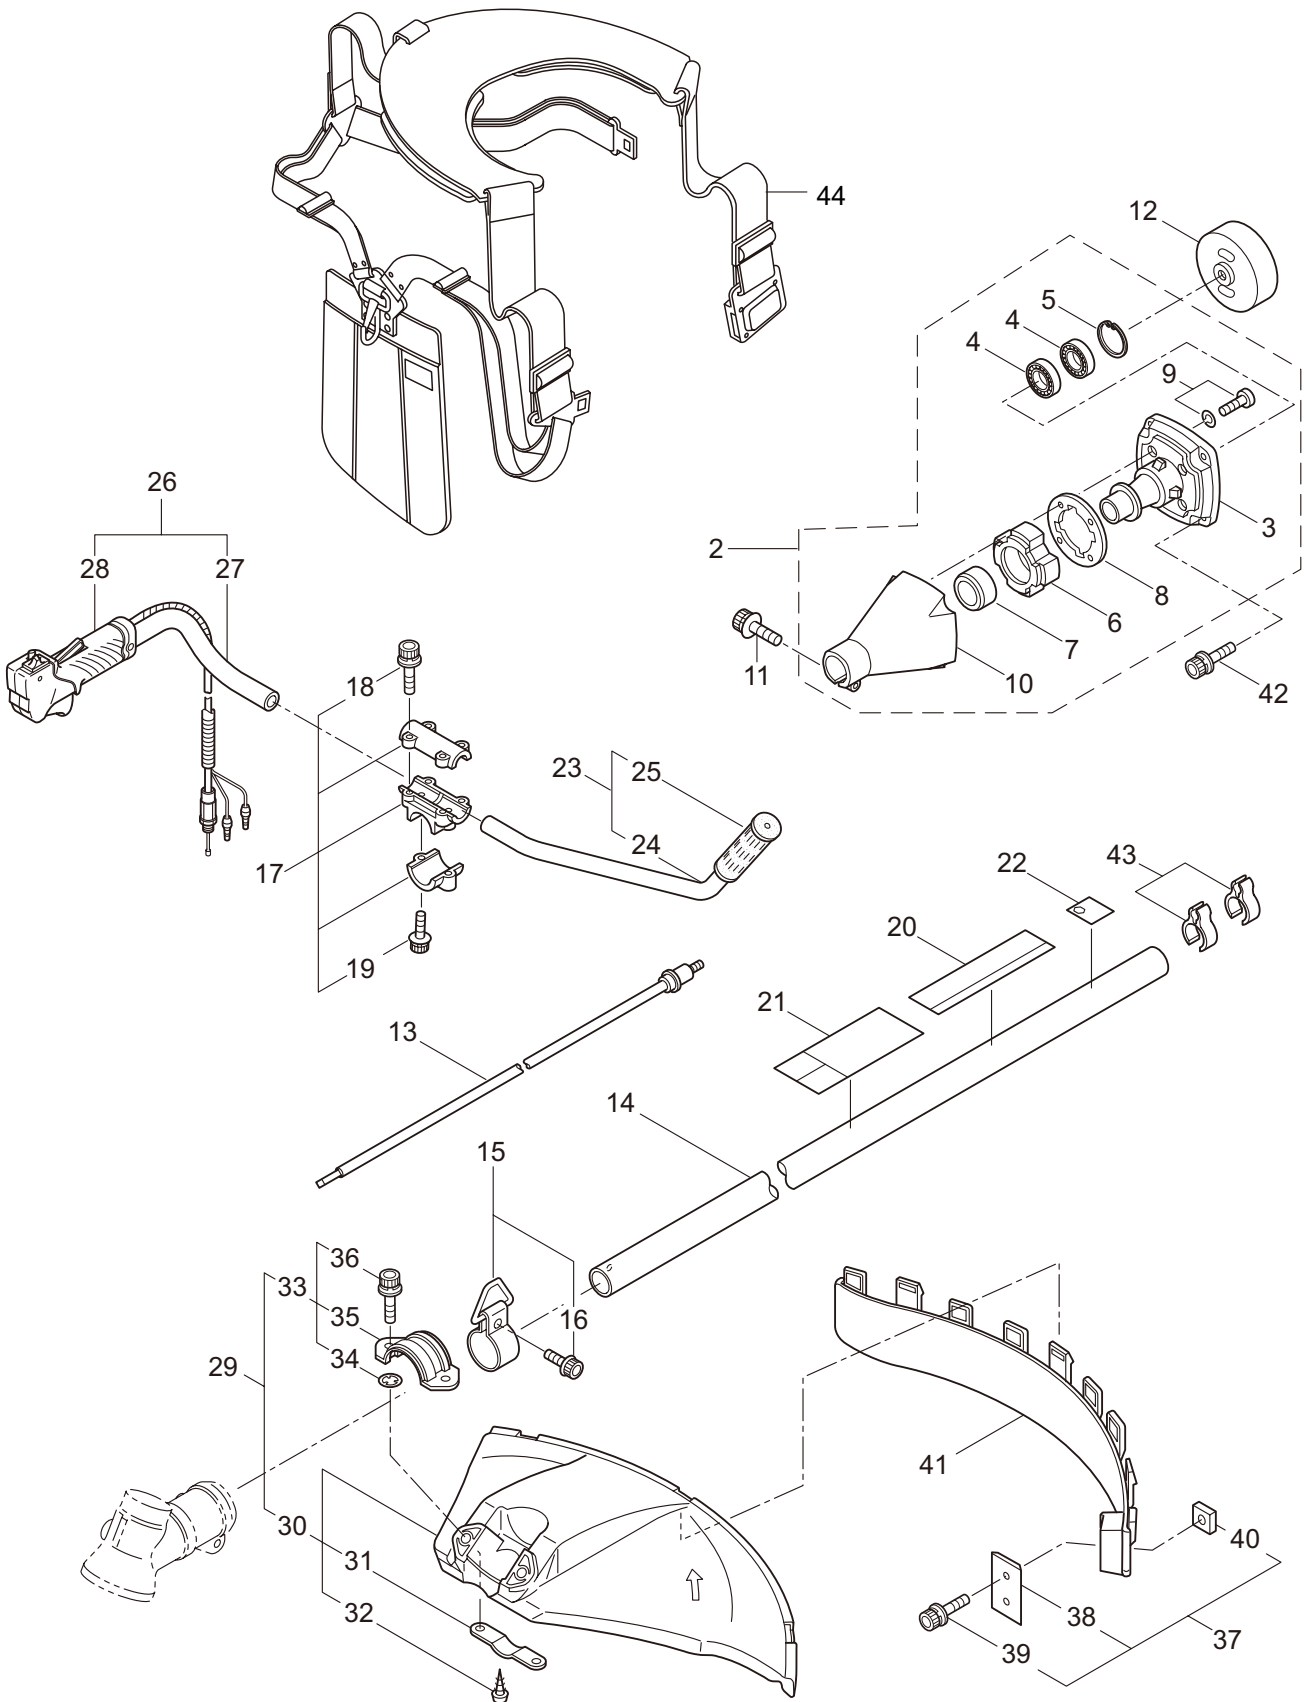

PARTS LIST

BC501H-RS

CONTENTS

1. MAIN BODY	1 ~ 2
2. GEARCASE.....	3 ~ 4
3. ENGINE.....	5 ~ 8
4. CARBURETOR, FUEL TANK	9 ~ 12
5. ACCESSORIES	13 ~ 14

2017. 05.

P/N 524438

1. BC501H-RS
MAIN BODY

Ref. No.	Part No.	Part Name	Q'ty	Remarks
1-1	364707	BC501H-RS	1	
1-2	234162	Clutch Case Ass'y	1	Incl.3-10
1-3	234143	Bearing Case	1	
1-4	140474	Bearing	2	#6202ZZ
1-5	012380	Snap Ring	1	#35
1-6	217045	Buffer (A)	1	
1-7	217046	Buffer (B)	1	
1-8	217047	Washer	1	
1-9	092033	Screw	4	M5x15
1-10	227728	Driveshaft Tube Adapter	1	
1-11	217134	Bolt	1	M6x30
1-12	211203	Clutch Drum	1	
1-13	217897	Driveshaft Ass'y	1	
1-14	217900	Driveshaft Tube	1	
1-15	231887	Hanging Bracket Ass'y	1	Incl.16
1-16	261762	Cap Screw	1	M5x14
1-17	231888	Bracket Ass'y	1	Incl.18,19
1-18	217138	Bolt	4	M6x25
1-19	217134	Bolt	2	M6x30
1-20	239869	Label	1	BC501H-RS
1-21	223188	Label	1	
1-22	228207	Label	1	
1-23	228398	Handle Ass'y-Left	1	Incl.24,25
1-24	228399	Handle (A)	1	
1-25	226512	Grip	1	
1-26	229762	Handle Ass'y-Right	1	Incl.27,28
1-27	228401	Handle (B)	1	
1-28	229763	Throttle Trigger	1	
1-29	232092	Safety Cover Ass'y	1	Incl.30-36
1-30	231262	Safety Cover Ass'y	1	Incl.31,32
1-31	237364	Threaded Bracket	1	
1-32	221580	Screw	1	4x8
1-33	232093	Bracket Ass'y	1	Incl.34-36
1-34	231704	Washer	2	6x13xt1.0
1-35	223179	Bracket	1	
1-36	220632	Cap Screw	2	M6x30
1-37	231882	String Cutter Ass'y	1	Incl.38-40
1-38	230747	String Cutter	1	
1-39	261250	Cap Screw	1	M5x20
1-40	228325	Nut	1	
1-41	230748	Cover Extention	1	
1-42	219113	Cap Screw	4	M6x20
1-43	219161	Wire Guide	2	
1-44	228086	Hanging Strap Ass'y	1	