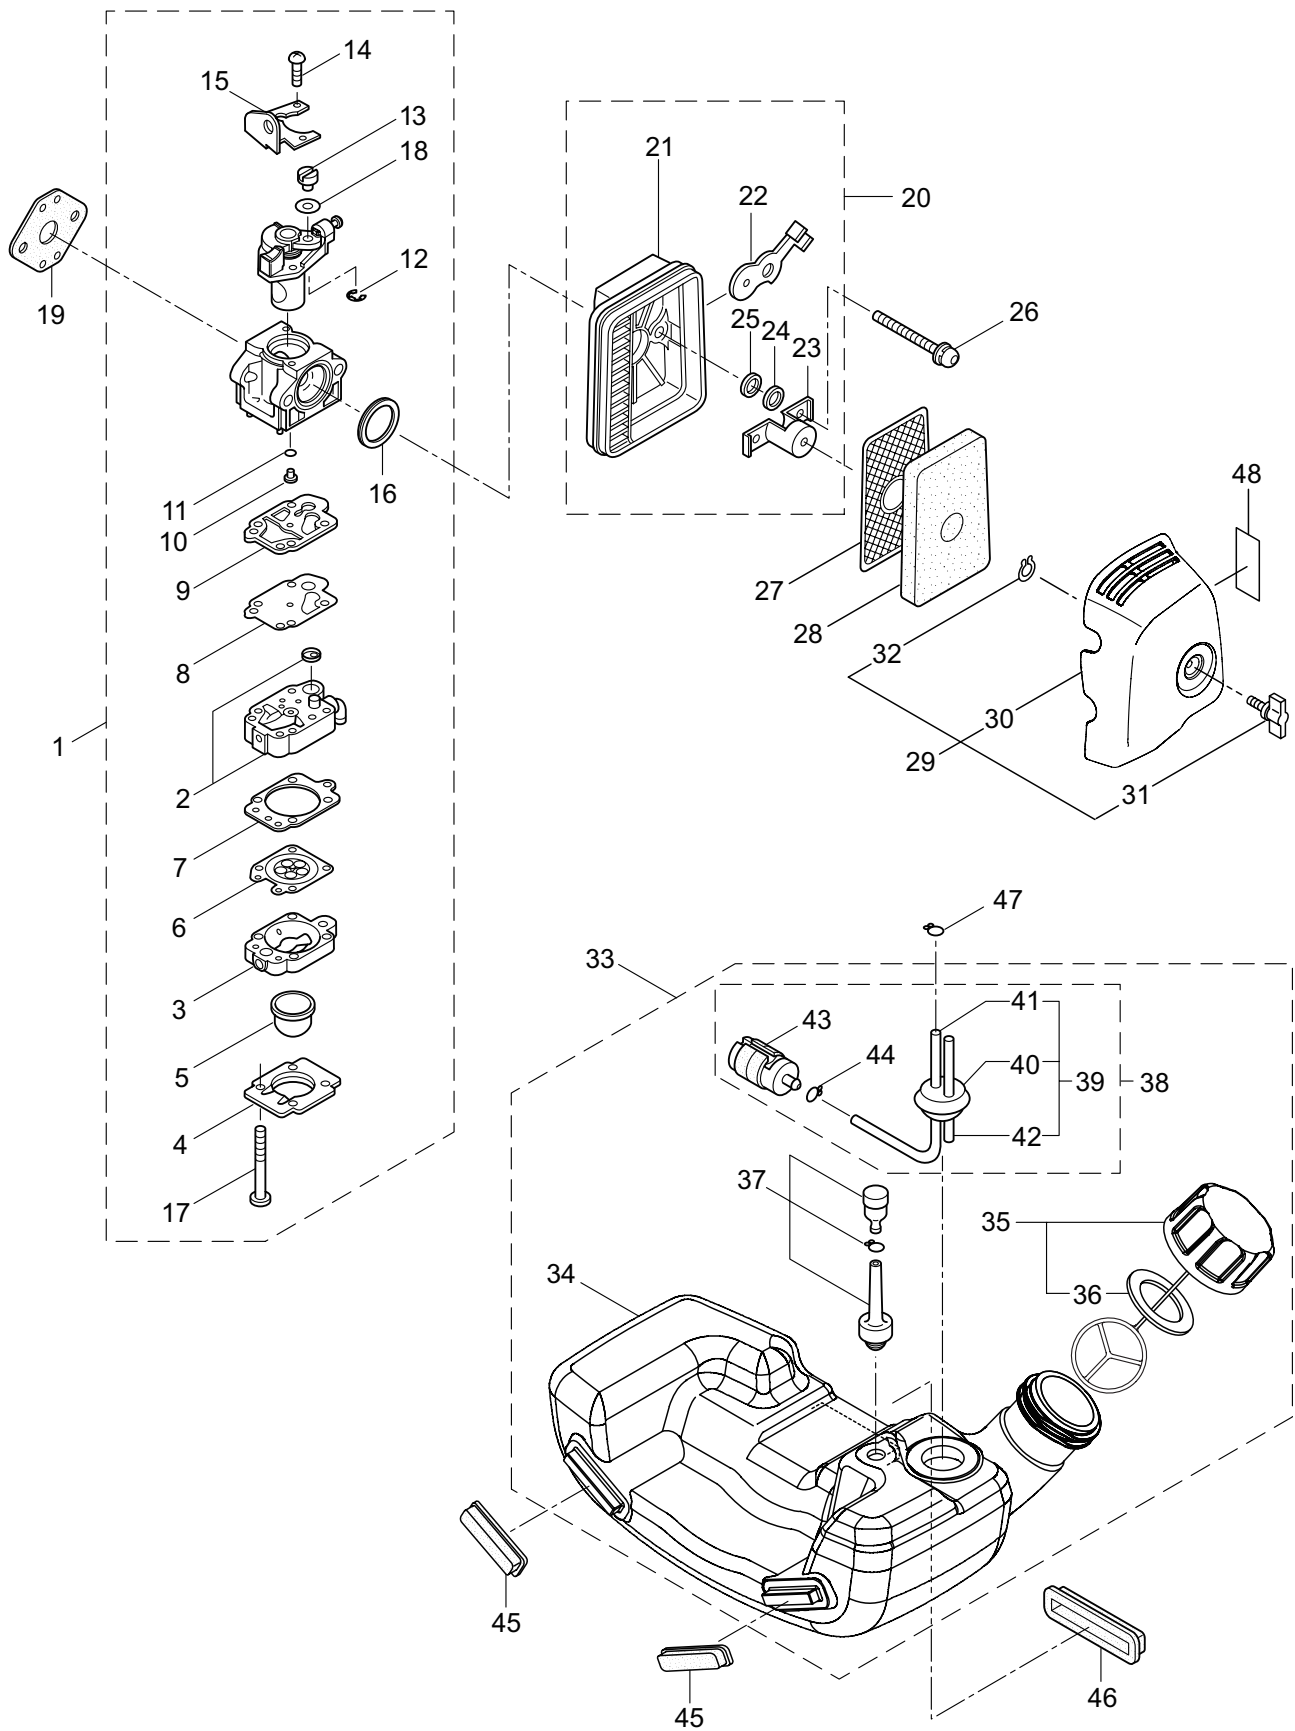

4. BC501H-RS
CARBURETOR, FUEL TANK

Ref. No.	Part No.	Part Name	Q'ty	Remarks
4-1	284103	Carburetor Ass'y	1	Incl.2-18 New gasket required
4-2	263739	Pump Body	1	
4-3	262991	Purge Body	1	
4-4	262992	Cover Plate	1	
4-5	261874	Primer Bulb	1	
4-6	283905	Diaphragm, Meterring	1	
4-7	262993	Gasket	1	
4-8	262994	Diaphragm,Fuel Pump	1	
4-9	282576	Gasket	1	
4-10	281486	Main Jet	1	
4-11	261871	O-Ring	1	
4-12	261876	E-Ring	1	
4-13	261658	Swivel	1	
4-14	261875	Screw	2	
4-15	264677	Bracket	1	
4-16	261657	Packing	1	
4-17	262996	Screw	4	
4-18	264678	Washer	1	
4-19	262587	Gasket	1	
4-20	263987	Air Filter Body Ass'y	1	Incl.21-25
4-21	263338	Air Filter Body	1	
4-22	267934	Choke Valve	1	
4-23	263342	Stay	1	
4-24	263345	Packing	1	7.2x11xt1.3
4-25	263942	Washer	1	7.2x12xt0.15
4-26	262720	Cap Screw	2	M5x55
4-27	262727	Screen	1	
4-28	262643	Foam Element	1	
4-29	277847	Cover Ass'y	1	Incl.30-32
4-30	277848	Air Filter Cover	1	
4-31	281438	Knob	1	
4-32	261734	Snap Ring	1	#5
4-33	277812	Fuel Tank Ass'y	1	Incl.34-44
4-34	277831	Fuel Tank	1	
4-35	275306	Fuel Tank Cap Ass'y	1	Incl.38
4-36	274875	Gasket	1	
4-37	261696	Breather Ass'y	1	
4-38	262645	Fuel Pipe Pick-up Ass'y	1	Incl.39-44
4-39	262646	Fuel Pipe Ass'y	1	Incl.40-42
4-40	261115	Grommet	1	
4-41	262649	Fuel Pipe	1	
4-42	263038	Return Pipe	1	3x6x85L
4-43	267328	Fuel Filter Ass'y	1	
4-44	261117	Clip	1	
4-45	261119	Pad	2